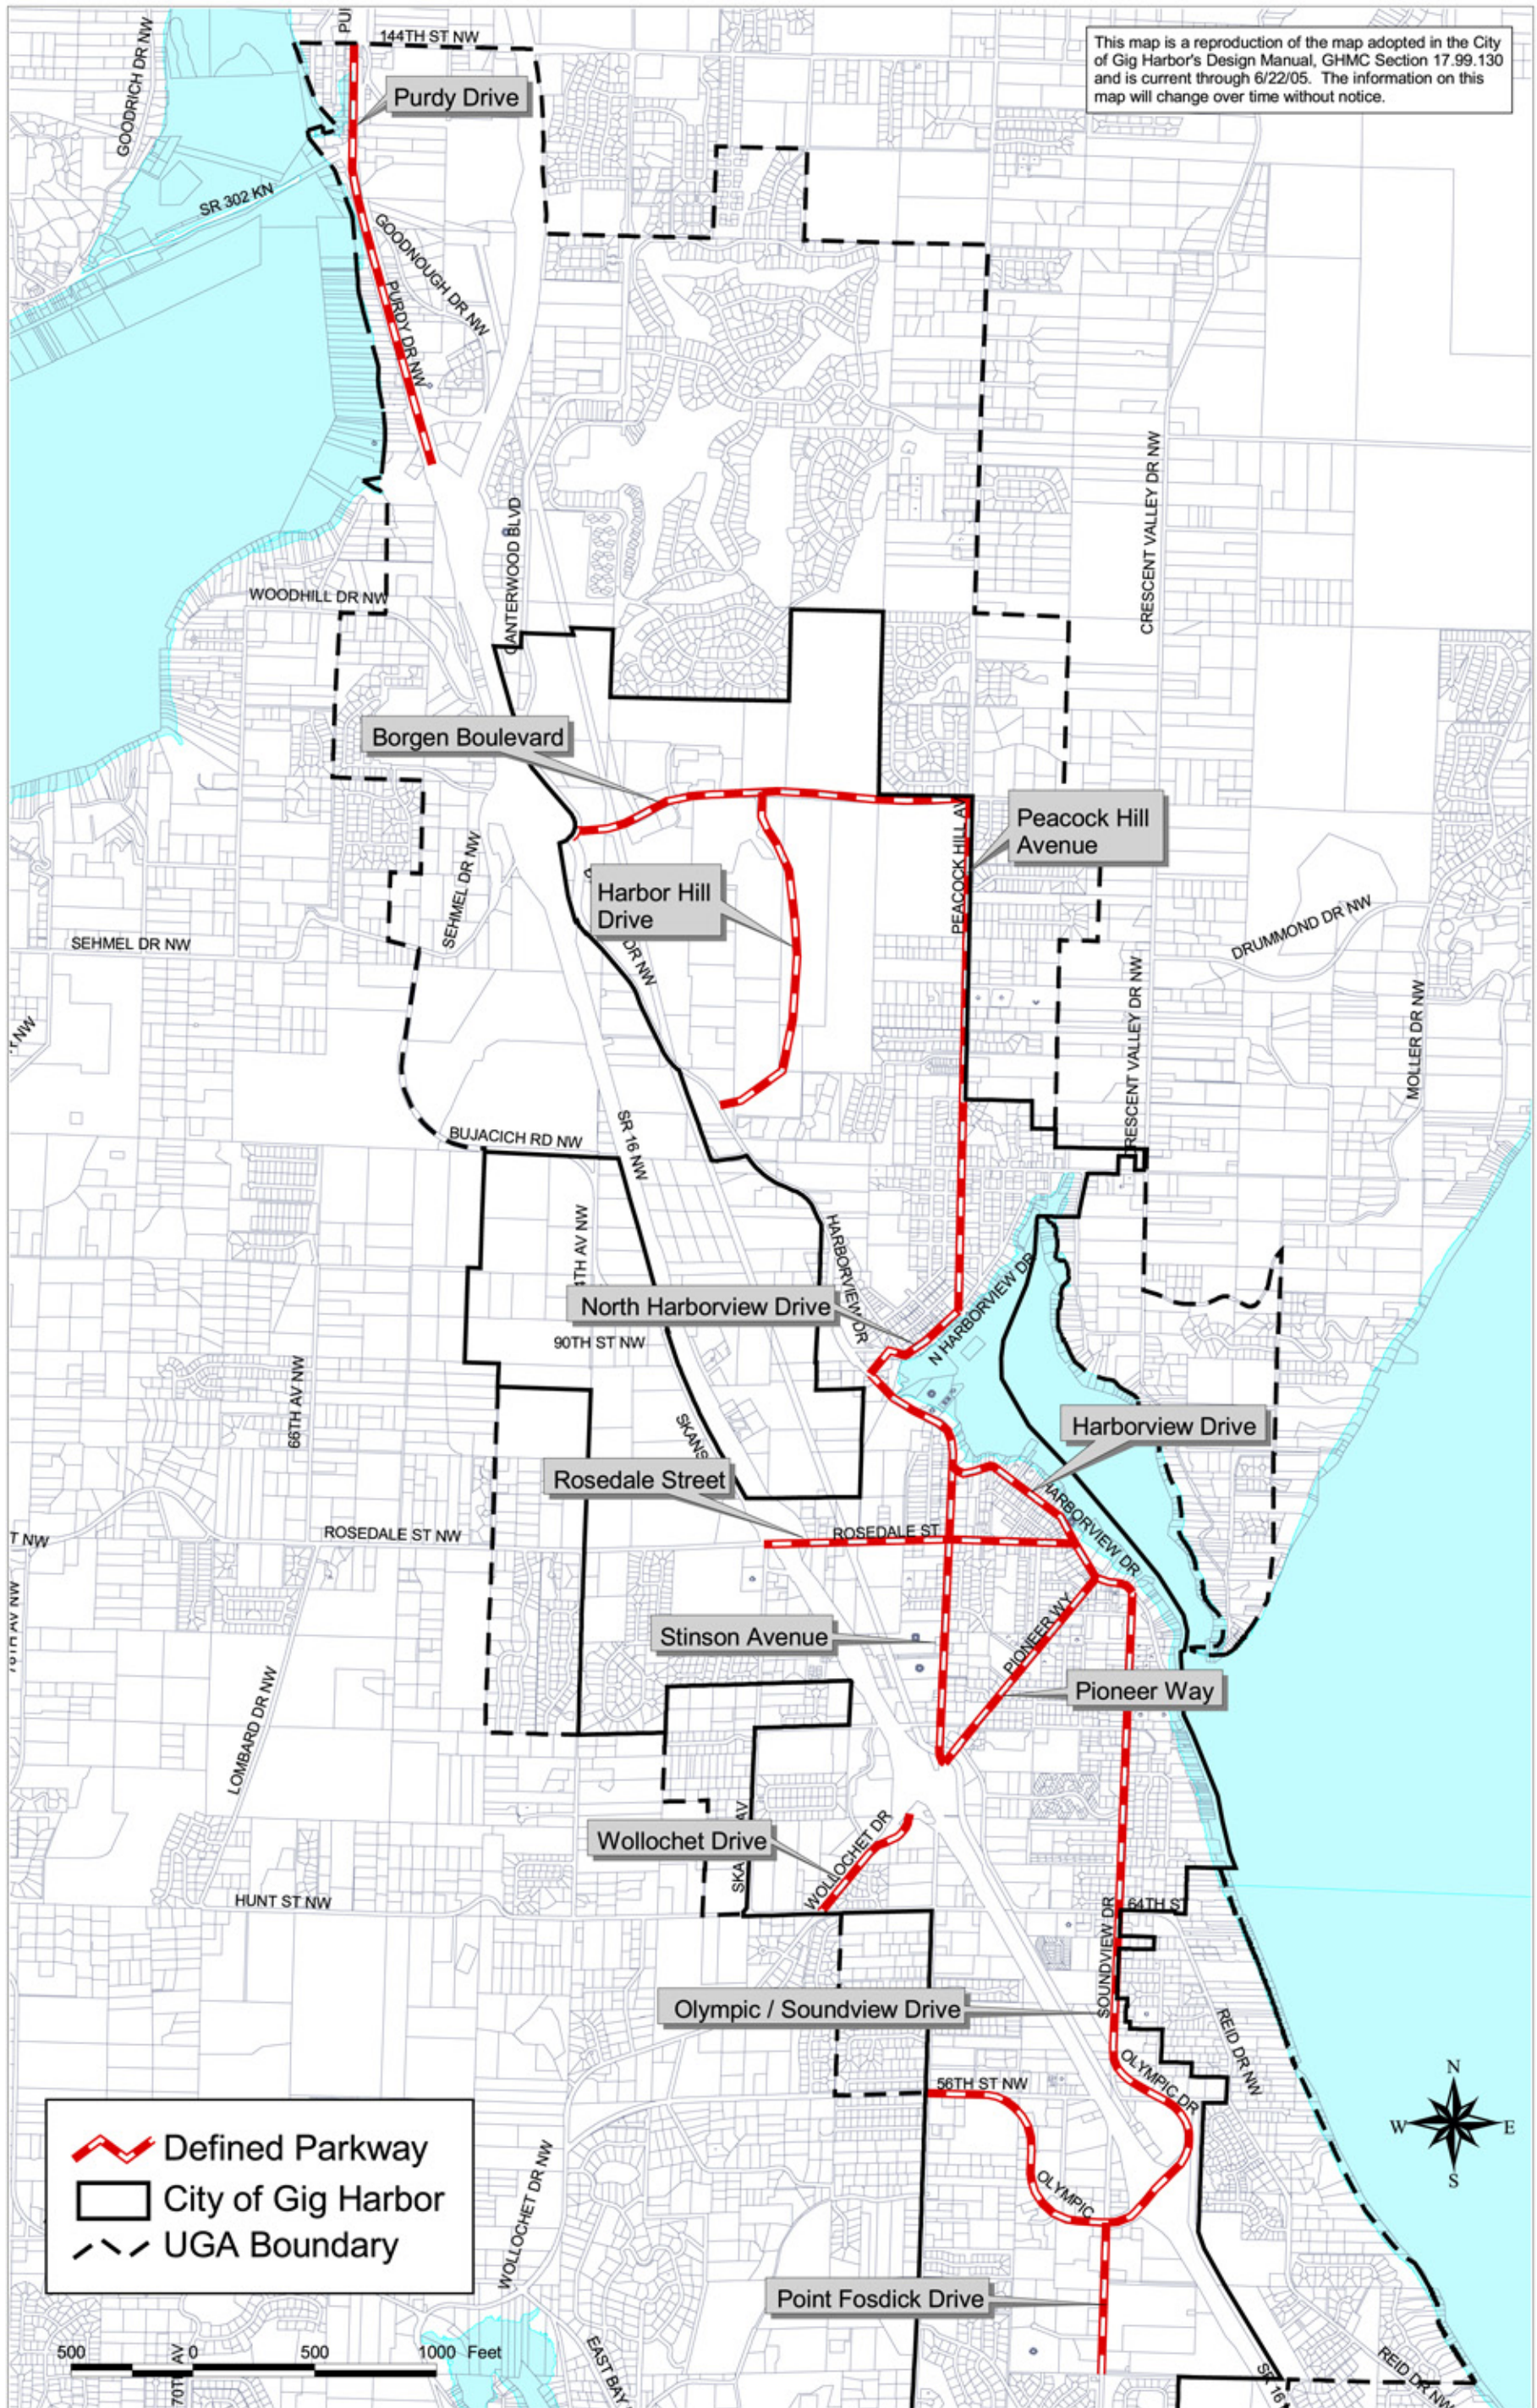

This map is a reproduction of the map adopted in the City of Gig Harbor's Design Manual, GHMC Section 17.99.130 and is current through 6/22/05. The information on this map will change over time without notice.

-  Defined Parkway
-  City of Gig Harbor
-  UGA Boundary

Defined Parkways Map